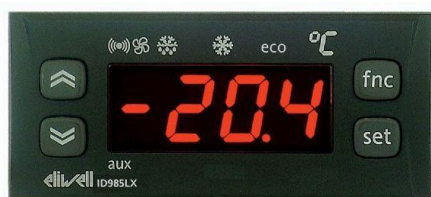

ELIWELL IC915 PRESSOSTAAT ELECTRONIC CONTROLLER DRUCKSCHALTER

BRAND	MODEL	CHECK PRODUCT
Eliwell	IC915/P (HD) 12V	Check product
Eliwell	IC915/P (HD) 230V	Check product
Eliwell	IC915/P (LD) 12V	Check product
Eliwell	IC915LXP 12V	Check product

Eliwell pressureswitch electronic controller druckschalter pressostaat worldwide shipment