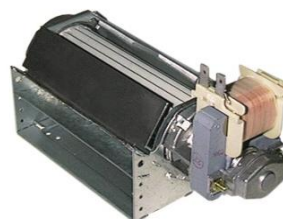

COPREL TFR360 FAN VENTILATOR LÜFTERS

BRAND	MODEL	CHECK PRODUCT
Coprel	TFR 360/20-1RFN HT L360 mm	Check product
Coprel ventilatoren fans lüfters worldwide shipment