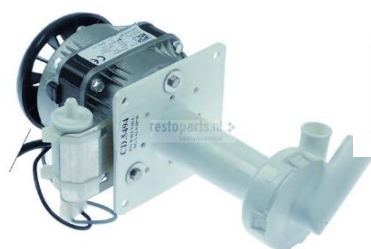

COPREL FANS VENTILATOREN LÜFTERS

COPREL FAN VENTILATOR LÜFTERS

BRAND	MODEL	CHECK PRODUCT
Coprel	CRT 05 N36 1P 1A	Check product
Coprel	CRT 05 N36 1R CLB	Check product
Coprel	CRT 05 N36 41 1A	Check product
Coprel	CRT 05 N36 N01	Check product
Coprel	CRT 07	Check product
Coprel	CRT 072 P	Check product

Coprel ventilatoren fans lüfters worldwide shipment

COPREL RADIAALVENTILATOR CENTRIFUGAL FAN RADIALLÜFTER

BRAND	MODEL	CHECK PRODUCT
Coprel	DDL76/86P	Check product

Coprel ventilatoren fans lüfters worldwide shipment

COPREL DP40 POMP PUMP PUMPE

BRAND	MODEL	CHECK PRODUCT
Coprel	DP40-55-60-70-80	Check product
Coprel	DP40-55-60-70-80 for ITV	Check product

Coprel pump pump Pumpe worldwide shipment

COPREL NG GIRADA NG GALAPUMP POMP PUMPE

BRAND	MODEL	CHECK PRODUCT
Coprel	NG 55 Girada pump	Check product
Coprel	NG Gala DP80 pump	Check product
Coprel	NG Gala DP90 pump	Check product

Coprel pump pump Pumpe worldwide shipment

COPREL FFD FFL FAN VENTILATOR LÜFTERS