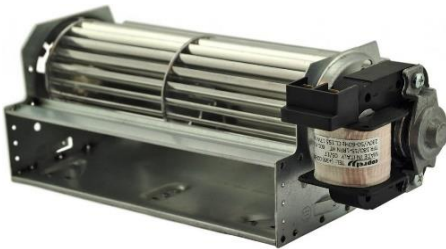

COPREL TFR120 FAN VENTILATOR LÜFTERS

BRAND	MODEL	CHECK PRODUCT
Coprel	TFR 120/20-1RFN HT L120 mm	Check product

Coprel ventilatoren fans lüfters worldwide shipment