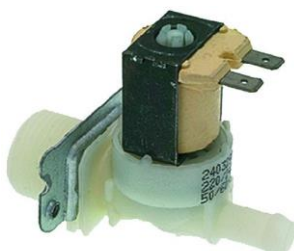

Elbi Solenoidvalve Magnetventil magneetventiel worldwide shipment

ELBI 2-WAY SOLENOIDVALVE MAGNETVENTIL MAGNEETKLEP

BRAND	MODEL	CHECK PRODUCT
Elbi	2-way 230 Vac in 1/2" ID out 1/2" ID L 78mm	Check product
Elbi	2-way 230 Vac in 3/4" ID out 3/4" 3/4" ID L 78mm	Check product
Elbi	2-weg 230 Vac in 3/4" out 1/2" 3/4" ID L 78mm	Check product
Elbi	2-way 230 Vac in 3/4" out 1/2" ID L 78mm	Check product
Elbi	2-weg 24 Vac in 3/4" out 1/2" ID L 78mm	Check product
Elbi	2-way 230 Vac in 3/4" out \varnothing 13,5mm max. 90°C	Check product

Elbi Solenoidvalve Magnetventil magneetventiel worldwide shipment

ELBI 329 1-WAY SOLENOIDVALVE MAGNETVENTIL MAGNEETKLEP

BRAND	MODEL	CHECK PRODUCT
Elbi	329 24V in 3/4" out 20l/min solenoidvalve	Check product
Elbi	329 1 way 180° solenoidvalve Magnetventil	Check product
Elbi	329 1 way 180° solenoidvalve magneetklep	Check product
Elbi	329 1 way 180° solenoidvalve magneetklep	Check product
Elbi	329 1-way 180° solenoidvalve Magnetventil	Check product

Elbi Solenoidvalve Magnetventil magneetventiel worldwide shipment

ELBI TRIPLE ANGLED SOLENOIDVALVE MAGNETVENTIL

BRAND	MODEL	CHECK PRODUCT
Elbi	triple angled 230VAC inlet 3/4" outlet 11,5mm DN10	Check product
Elbi	triple angled 230VAC inlet 3/4" outlet 13.5mm	Check product
Elbi	triple angled 230VAC inlet 3/4" outlet t.max. 90°C	Check product

Elbi Solenoidvalve Magnetventil magneetventiel worldwide shipment

ELBI TRIPLE ANGLED SOLENOIDVALVE MAGNETVENTIL

BRAND	MODEL	CHECK PRODUCT
Elbi	triple straight 369 12V inlet 3/4" outlet ø10.5mm	Check product
Elbi	triple straight 220/240V inlet 3/4" outlet ø 13.5mm	Check product
Elbi	triple straight 230VAC inlet 3/4" out 11,5mm DN10	Check product
Elbi	triple straight 230VAC inlet 3/4" outlet 11,5mm	Check product