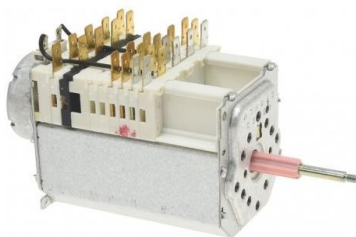

ELBI BITRON TIMER MINUTERIE TEMPORIZADOR

BRAND	MODEL	CHECK PRODUCT
Elbi	0705/1/0.12 for Zanussi	Check product
Elbi	0705/2 220V 50Hz timer for Zanussi	Check product
Elbi	0705/2/0.12 timer for Zanussi	Check product
Elbi	07127 /0/0.05 timer for Ardo 651016019	Check product
Elbi	0787.1 TDO1003100-3200-3300 timer for Electrolux	Check product